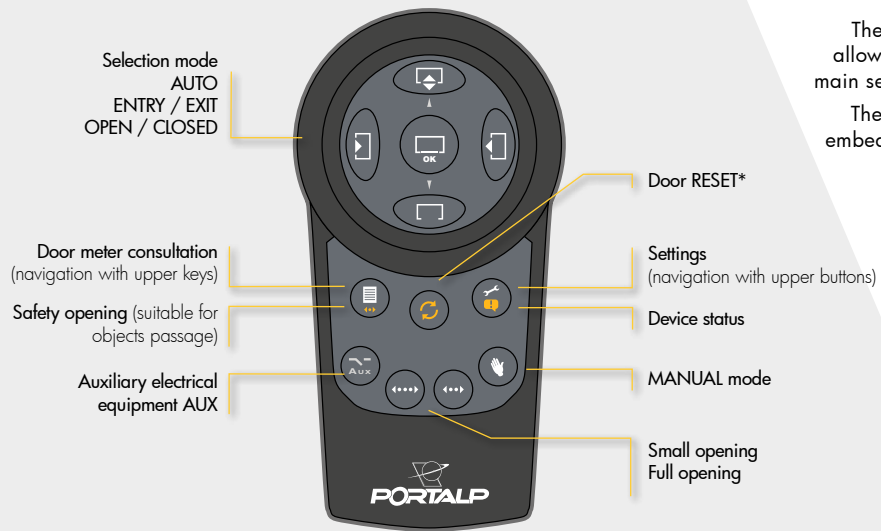

# REMOTE CONTROL S EASY

The remote control «S» allows an easy access to main settings of your door.

The infrared receiver is embedded in the Naviblu or Visioblu display.

The remote control S is improving the connectivity with Naviblu or Visioblu.

It's compliant with all our door ranges: TINA2, DIVA L3, DIVA5 and PORTALP RS.

## Items ref.

TEL 053999 Remote control S - Easy

● long push is required

\* only PORTALP RS